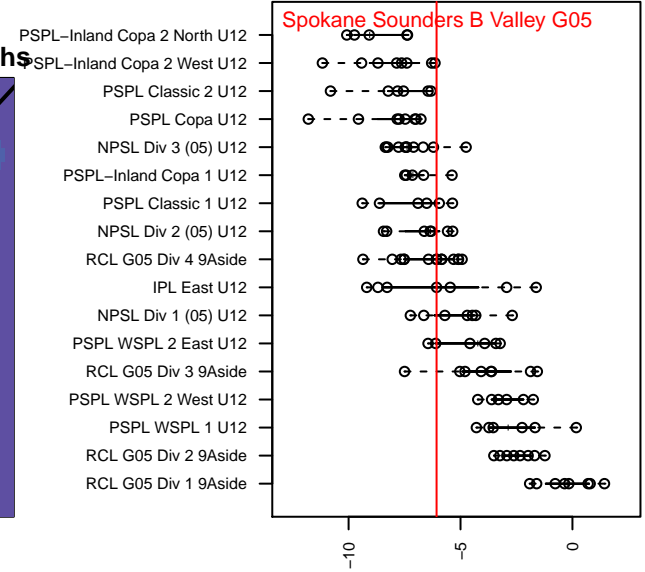

# Spokane Sounders B Valley G05

Spokane SC Shadow  
 Spokane, WA  
 G05 total strength=590  
 attack=0.64 defense=0.37  
 fall league = IPL East U12  
 spr league = Spr IPL East U12

alt names used:  
 SPOKANE SOUNDERS G05 VALLEY-B  
 SPOKANE SOUNDERS G05 VALLEY B

Venues played:  
 2016 IPL East U12  
 2016 Spr IPL East U12

**Spokane Sounders B Valley G05**  
 Dots are actual minus expected GF (blue circles) and GA (red triangles).  
 Blue line is smoothed change in attack strength. Red is smoothed change in defense strength.

**attack and defense variance (black dot)  
relative to other teams  
and top 10 in region**

**attack and defense rating  
relative to others at age  
and all opponents in last 13 months**

**Performance relative to 13 month average**